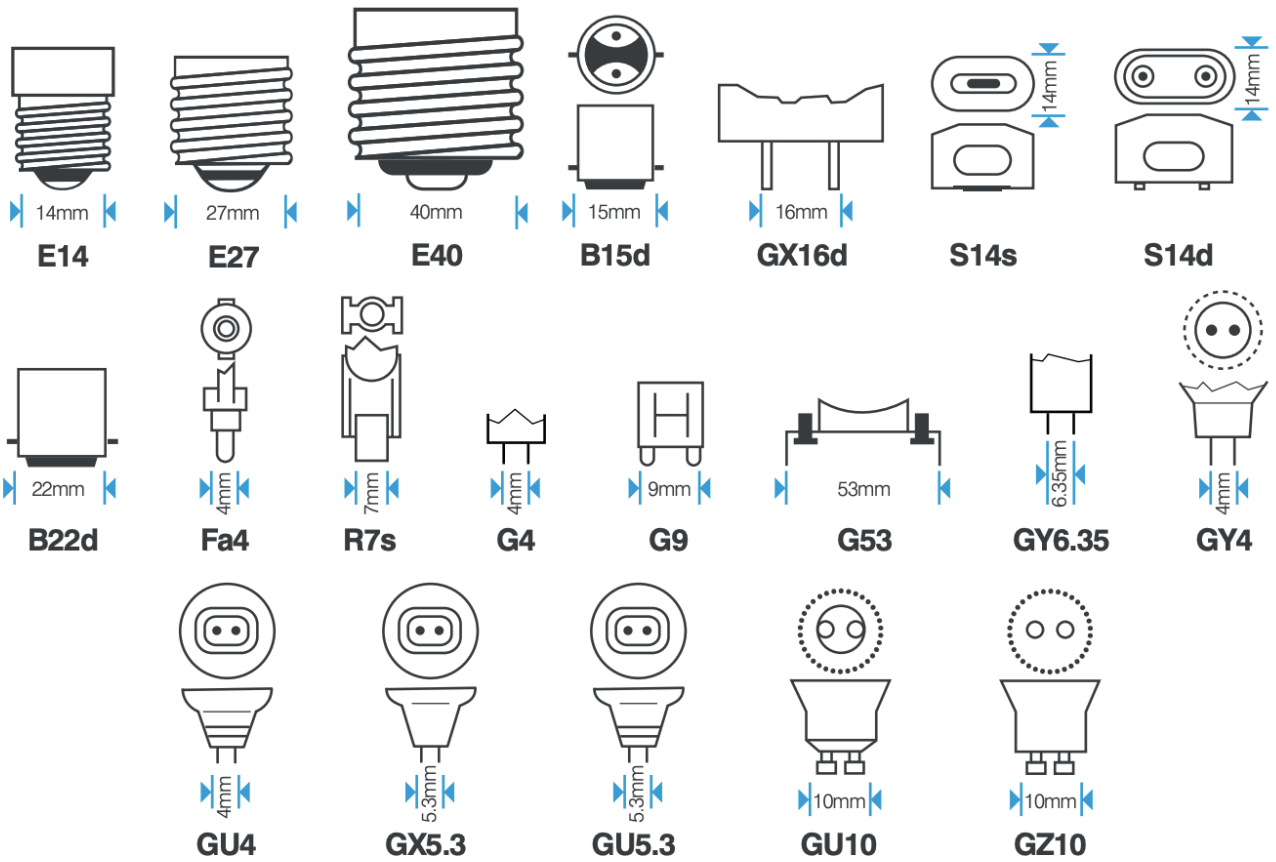

Common cap lamp types (drawings not to scale)

SOURCE: The LIA Light Source Guide - LIA Copyright © 2017. All information stated within this document is correct at time of publication – Jan 2017.